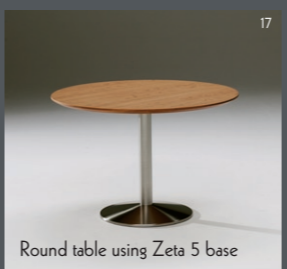

### legs

Round matt glass table with Zeta 4 base

Painted glass table with Zeta 1 base

Round table showing Zeta 4 base

Round table with Zeta 1 base

Meeting table with Zeta 5 base

Oval table using Zeta 3 base

Boat shaped meeting table with Zeta 1 base

Oval table with Zeta 1 base

Rectangular table using Zeta 1 base

Boat shaped meeting table with Zeta 3 base

Round table with Zeta 4 base

Round table using Zeta 3 base

Round table showing Zeta 7 base

Painted glass table with Zeta 2 base

Boat shaped meeting table with Zeta 5 base

High table showing Zeta 1 base

Round table using Zeta 5 base

Square table with Zeta 2 base

Oval glass table showing Zeta 5 base

Oval table with tapered legs 03

Oval table with straight tapered legs 03

Oval table with solid wood tapered legs 04

Round table with classic legs 01

Oval table with angled legs 07

Oval table with using straight tapered legs 03