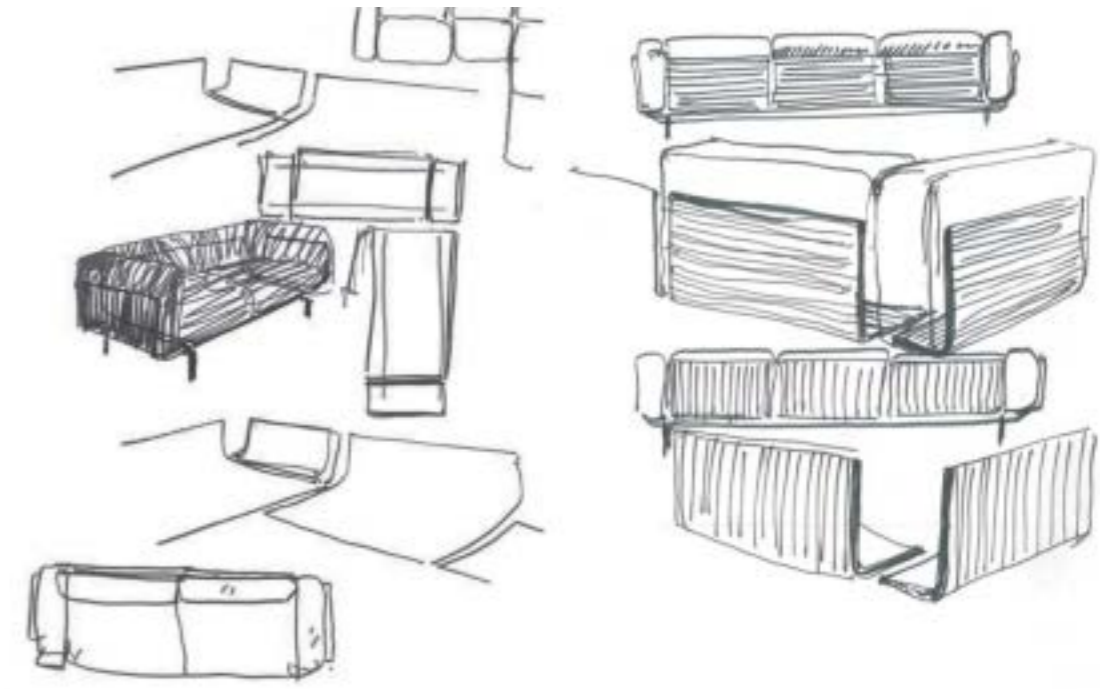

L-SOFA combines classic and contemporary artistry, using the flexibility of the wooden shell and the luxurious comfort of generous cushions.

As you continue to look and read about this innovative soft seating selection, you will see why we believe it is quite unique.

STRUCTURE OF SIMPLICITY

Firstly, the simplicity of the design where distinctive wood panels act as a structural element to support the generous cushions. Flexibility of the L- Sofa allows for a wider range of typologies (armchair, sofa, right angle, central and side element arrangements).

WOOD & COLOUR

L-Sofa's wood panels not only act as a structural element but also provide for an eye catching feature.

With the adaptability of the L-Sofa design there are also the many possibilities with its features. From having the structural oak panel in a natural finish or colour lacquered, the complementary matt brushed metal base through to the tactile quality of either fabric or leather cushions.

AESTHETICS

ARTISTIC TASTE

Sectional and modular elements of L-Sofa can be combined in many different ways in order to create your favourite composition. From subtle pastels to bright colours, you can put your own mark on this product.