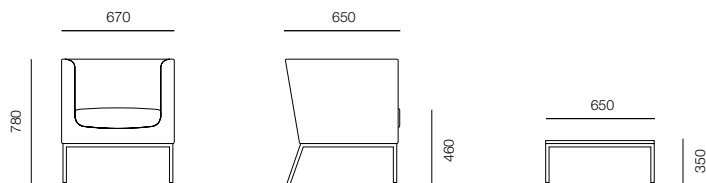

Optional Upcharges

Satin Chrome Base

Drift 01