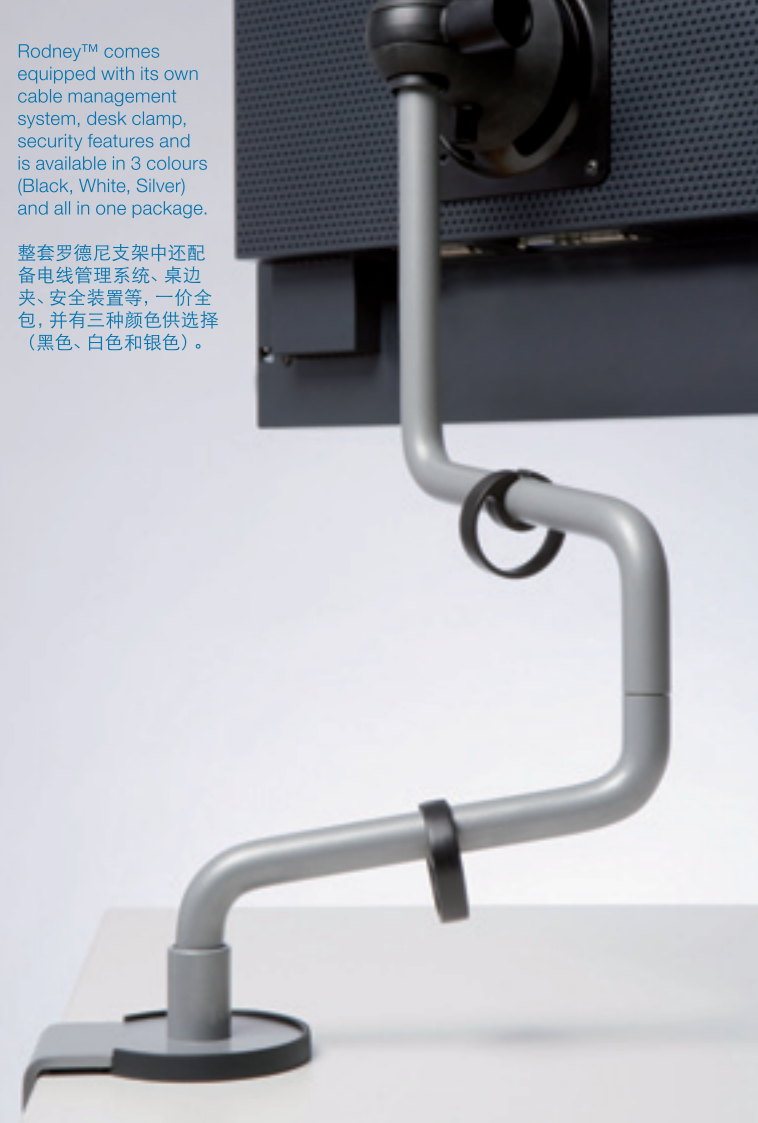

Its ergonomic design offers you complete flexibility to alter the height and reach of your monitor. Its unique swivel monitor head adjusts so that your working position is comfortable and strain free.

Rodney™ comes equipped with its own cable management system, desk clamp, security features and is available in 3 colours (Black, White, Silver) and all in one package.

整套罗德尼支架中还配备电线管理系统、桌边夹、安全装置等，一价全包，并有三种颜色供选择（黑色、白色和银色）。