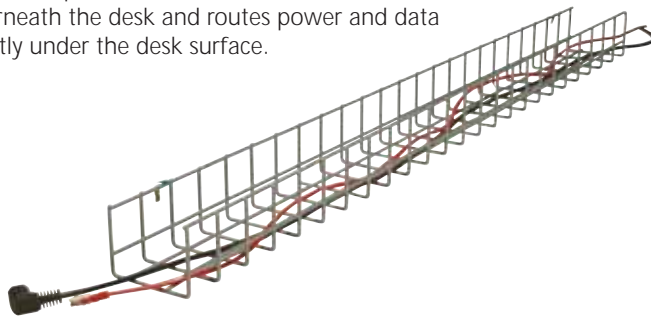

Fusion

Fusion is a high-capacity poly coated wire cable management system. Fusion features a sloping side for easy access to cables and specially designed hook brackets to guarantee a simple and quick installation. Fusion can easily be attached to the underside of the desk or to the modesty panel.

Specially Designed Bracket

- Specially designed bracket prevents the cable basket from being knocked out by accidental movement/kicking under the desk
- Product weight 0.82kg

code	description
251904	silver

Premium

Premium is a simple cable containment basket which clips underneath the desk and routes power and data cables neatly under the desk surface.

key features

- Width 150mm x 85mm high
- Mild Steel Nylon coated Wire Basket
- Silver RAL 7040 or White RAL 9010
- Weight depends on length