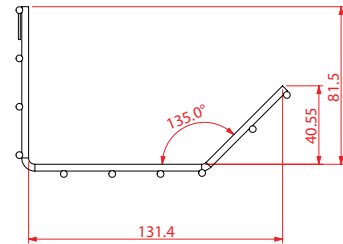

key features

- Grey Low Density Poly Coated Wire basket complete with 2 brackets available in 4 standard lengths
- Weight depends on length

code	description
650468	800mm
650469	1000mm
650470	1200mm
650471	1400mm

Premium

Premium is a simple cable containment basket which clips underneath the desk and routes power and data cables neatly under the desk surface.

key features

- Width 150mm x 85mm high
- Mild Steel Nylon coated Wire Basket
- Silver RAL 7040 or White RAL 9010
- Weight depends on length

code	colour	length
650145	silver	1000mm
650421	white	1000mm
650154	silver	1100mm
650456	white	1200mm
650430	white	1300mm
650155	silver	1400mm
650497	white	1400mm
650156	silver	1600mm
650157	silver	2000mm