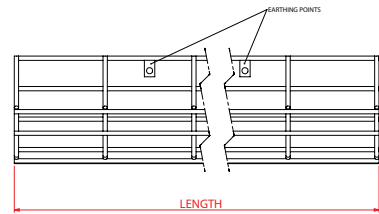

Fusion

Fusion is a high-capacity poly coated wire cable management system. Fusion features a sloping side for easy access to cables and specially designed hook brackets to guarantee a simple and quick installation. Fusion can easily be attached to the underside of the desk or to the modesty panel.

key features

- Grey Low Density Poly Coated Wire basket complete with 2 brackets available in 4 standard lengths
- Weight depends on length

code	description
650468	800mm
650469	1000mm
650470	1200mm
650471	1400mm

Premium

Premium is a simple cable containment basket which clips underneath the desk and routes power and data cables neatly under the desk surface.

key features

- Width 150mm x 85mm high
- Mild Steel Nylon coated Wire Basket
- Silver RAL 7040 or White RAL 9010
- Weight depends on length